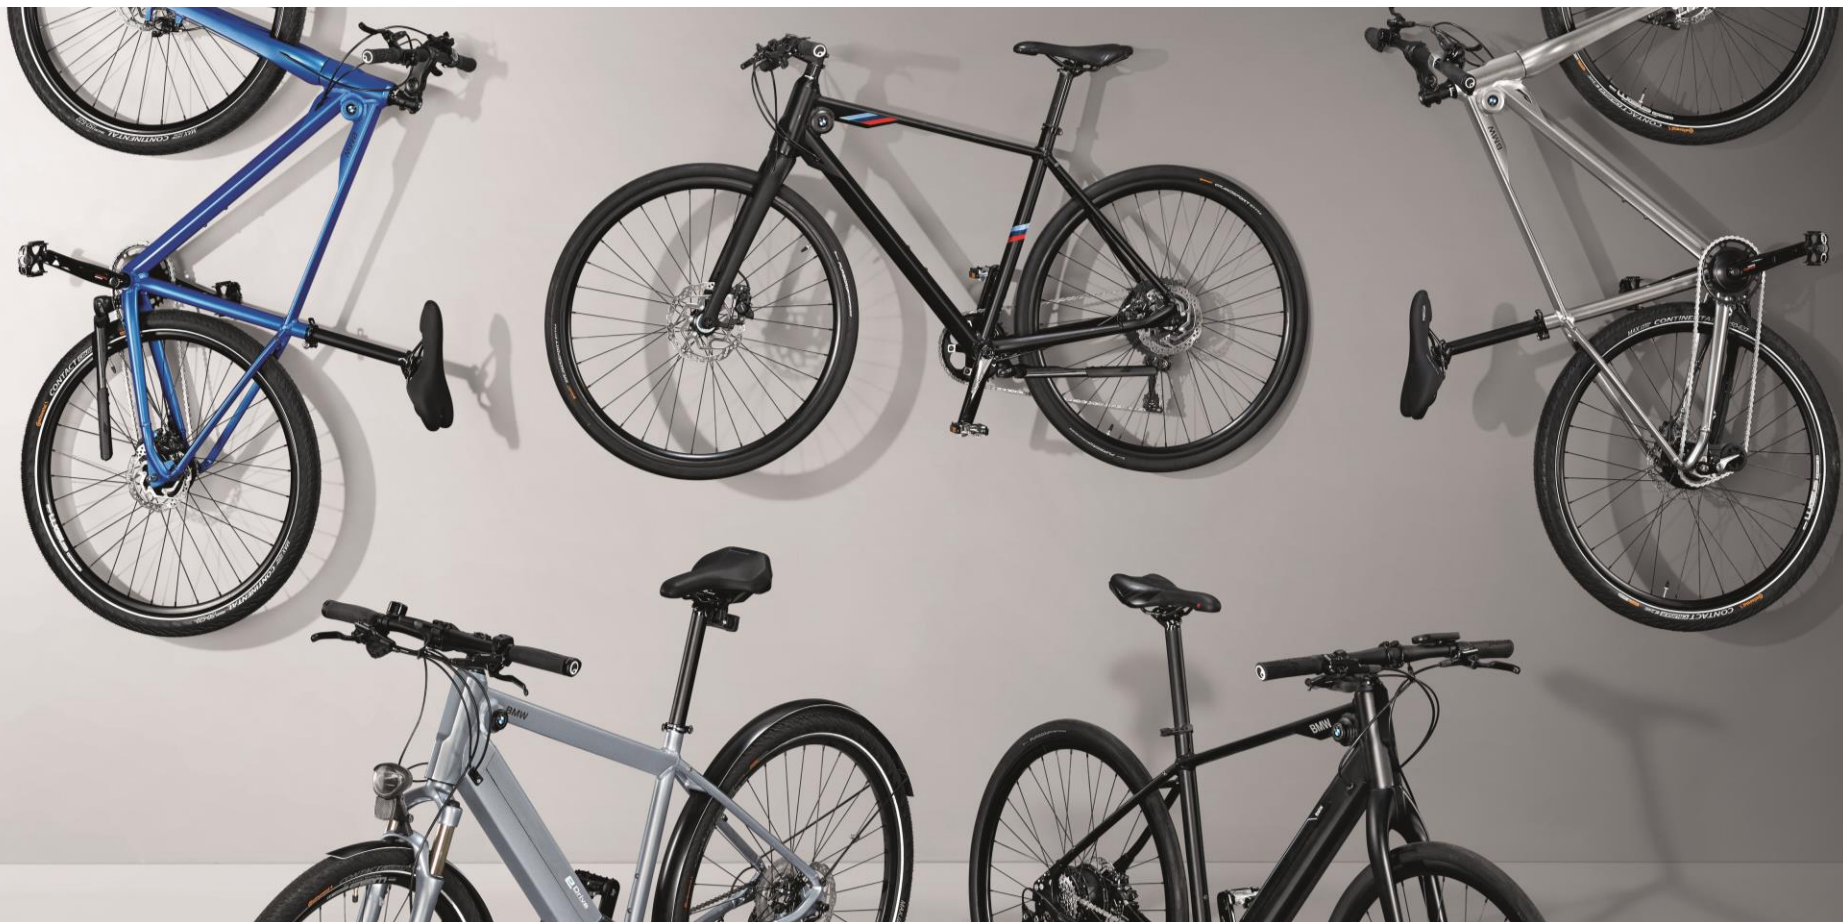

BMW BIKES.

QUICK OVERVIEW.

Key message: First-class design, innovative functions.
Target group: BMW drivers; self-confident, sporty women and men.
Price level: Upper medium and premium.

The successful sale of BMW Lifestyle products is based on product know-how and an understanding of target groups. It is therefore important that all those responsible internalise this product information. Pages not required in this document can of course be deleted.

Visual merchandising guide and communication packs.

In the media pool for you to download: The visual merchandising guide with concrete recommendations for product presentation and the communication packs with information on the communication materials.

BMW | Lifestyle Collections | POS | Visual merchandising | 2020

BMW | Lifestyle Collections | POS | Action packs | 2020