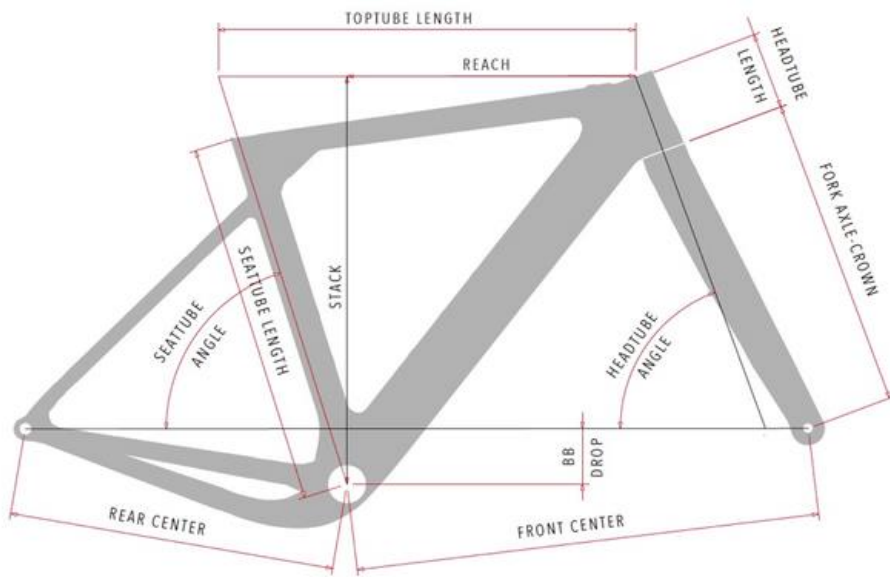

BMW BIKES.

3T for BMW FRAME SIZE.

Size	S	M	L	XL
Fork axle-crown	395	395	395	395
Headtube angle	69.5	71.1	72.5	72.5
Seattube angle	72.5	72.5	72.5	72.5
Toptube length	529	550	571	592
Seattube length	463	490	518	545
Headtube length	101	125	150	180
BB drop	70	70	70	70
Stack	517	546	575	604
Reach	366	378	390	402
Front Center	591	598	606	627
Rear Center	415	415	415	415
Fork Rake	50	50	50	50