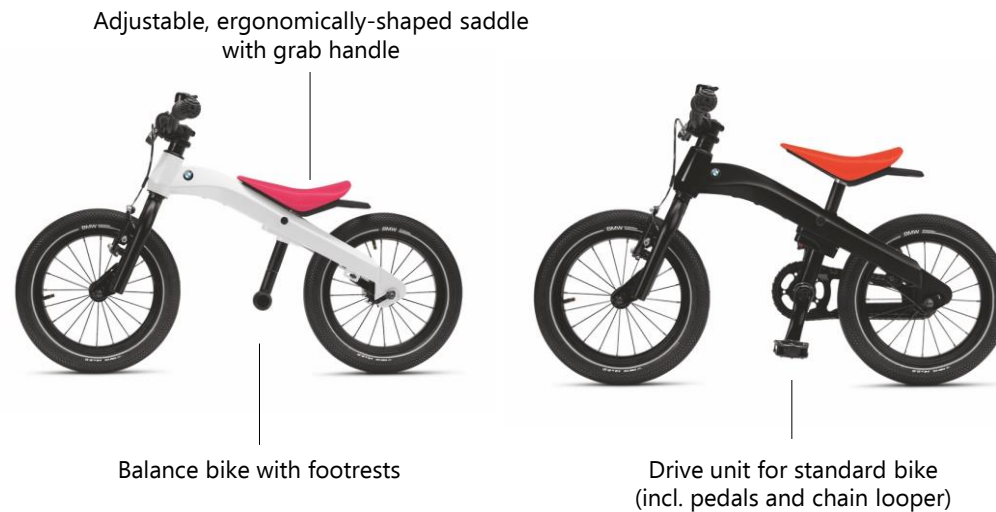

BMW BIKES.

BMW KIDS BIKE

Innovative bike for children, balance bike and standard bike in one.

Product description:

- Balance bike and standard bike in one: including drive unit and chain for conversion.
- Balance bike with innovative footrests.
- Perfect for learning to ride a bike, trains children's sense of balance, stabilisers are not necessary.
- With bike stand and chain looper: child-friendly chain guard, therefore no soiling during assembly.
- Ergonomic saddle from Selle Royal specially developed for BMW, with grab handle.

Frame:	Aluminium	Handles:	Child-friendly handles	Item No.:	black 80 91 2451007
Colour:	white / raspberry, black / orange	Weight:	Balance bike 6 kg, standard bike (with drive unit) 8 kg, permissible load capacity 25 kg		white 80 91 2451008
Brake:	Coaster brake Front brake (rim brake)	Age:	For children from 3 years (balance bike) For children up to approx. 6 years (standard bike)		
Fork:	Steel fork				
Saddle:	Selle Royal				
Tyres:	Anti-slip BMW special tyres				
Rim:	Aluminium 14"