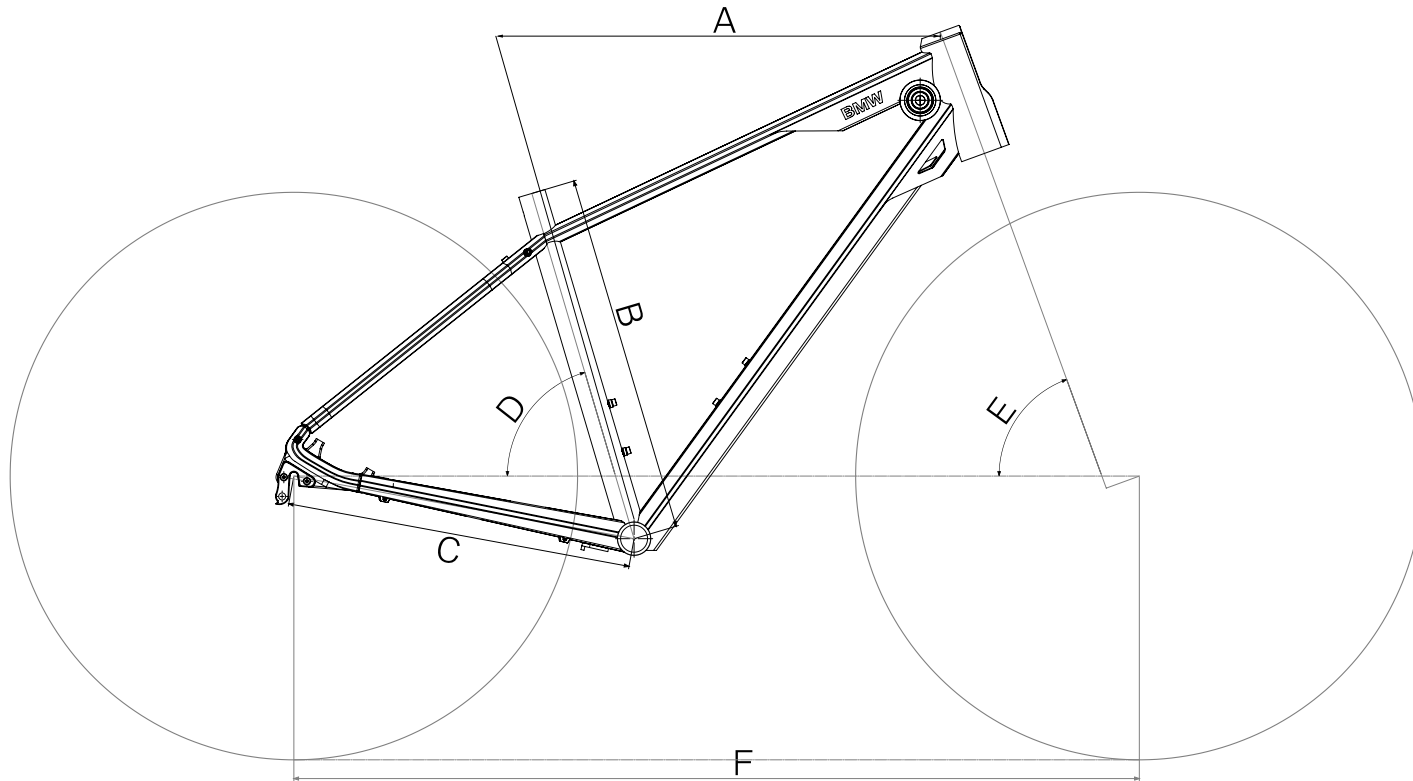

Material:	Polycarbonate, polyester
Colour:	white / anthracite
Size:	46 – 52 cm (S), 52 – 57 cm (M)
Item No.:	80 922461063 (S)

BMW BIKES.

FRAME SIZE

	BMW Cruise Bike			BMW M Bike			BMW Active Hybrid Bike			BMW Urban Hybrid Bike		
	S	M	L	S	M	L	S	M	L	S	M	L
A Top-tube length (mm)	564.43	582.96	600.89	560.7	584.67	610.39	589.86	599.86	624.86	570.89	584.89	600.89
B Seat tube length (mm)	420	460	510	480	520	560	460	495	540	460	495	540
C Chain stay length (mm)	442	442	442	429	429	429	492	492	492	442	442	442
D Seat tube angle	73.50°	73.50°	73.50°	73.50°	73°	72.50°	73.5°	73.50°	73.50°	73.50°	73.50°	73.50°
E Head tube angle	70°	70°	70°	70.50°	71°	71.50°	69°	69°	69°	70°	70°	70°
F Wheelbase (mm)	1061.12	1080.29	1099.17	1040.26	1054.09	1069.33	1157.32	1167.32	1192.32	1069.17	1083.17	1099.17