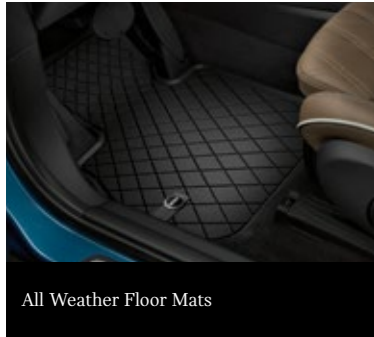

Dog Guard

MINI 5-DOOR HATCH GENUINE PACKS.

KIT NAME	Original RRP inc. VAT	Offer Fitted RRP (inc VAT)	Fitment Time (AWs)	Model availability			
				ONE	COOPER	COOPER S	JCW
F55MAT (SA493 or SA4UL required)	£149.62	£115.00	0.00	•	•	•	•
All Weather Mats & Rear Luggage Compartment Mat							
F55TRAVEL32 (Roof rails required)	£509.00	£470.00	0.00	•	•	•	•
Roof Bars & 320l Roof Box							
F55CYCLE 32 (Roof rails required)	£415.01	£350.00	0.00	•	•	•	•
Roof Bars & 2 Touring Cycle Holders							
F55PET (SA493 or SA4UL required)	£220.00	£215.00	0.00	•	•	•	•
Dog Guard & Rear Luggage Compartment Mat							

All Weather Floor Mats