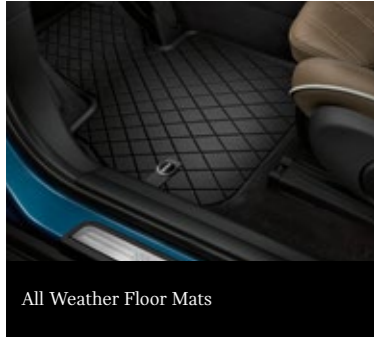

# MINI COUNTRYMAN GENUINE PACKS.

KIT NAME	Original RRP inc. VAT	Offer Fitted RRP (inc VAT)	Fitment Time (AWs)	Model availability			
				ONE	COOPER	COOPER S	JCW
<b>F60MAT (SA493 or SA4UL required)*</b>	£149.62	£115.00	0.00	•	•	•	•
All Weather Mats & Rear Luggage Compartment Mat							
<b>F60TRAVEL32</b>	£509.00	£470.00	0.00	•	•	•	•
Roof Bars & 320l Roof Box							
<b>F60CYCLE</b>	£415.01	£350.00	0.00	•	•	•	•
Roof Bars & 2 Touring Cycle Holders							
<b>F60PET (SA493 or SA4UL required)</b>	£220.00	£215.00	0.00	•	•	•	•
Dog Guard & Rear Luggage Compartment Mat							