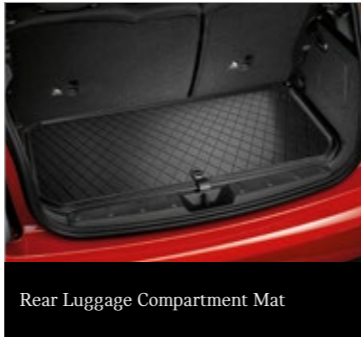

Roof Bars & 2 Touring Cycle Holders

Rear Luggage Compartment Mat